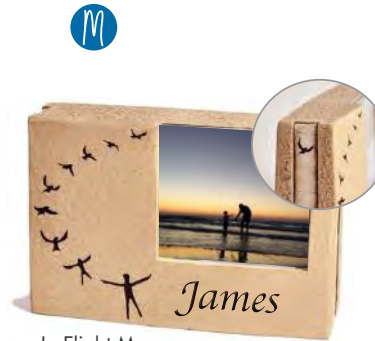

In Flight Adult Urn
20.8 x 12.7 x 26cm
AUR1001

In Flight Memory
Keepsake Frame
20 x 5 x 14cm
AUR4001
Engraving available separately