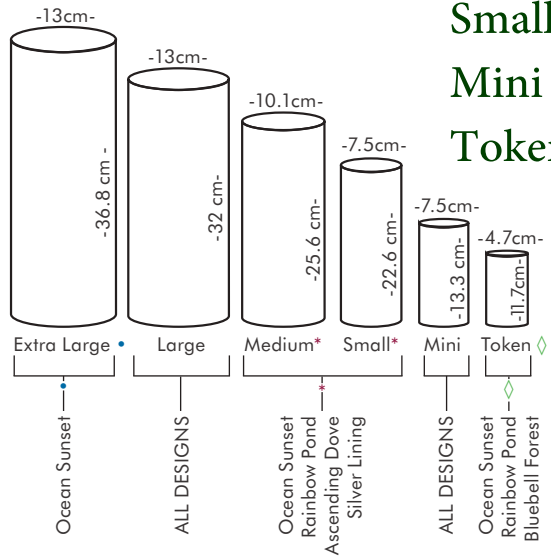

## SCATTERING TUBES

**Sizing** Large and Mini available for all tube styles.  
Other sizes available as noted only. ♦♦

**Small \$95**  
**Mini \$80**  
**Token \$35**

These tubes are designed to simplify the scattering process.  
The tubes are durable, dignified, recyclable and simple to use.