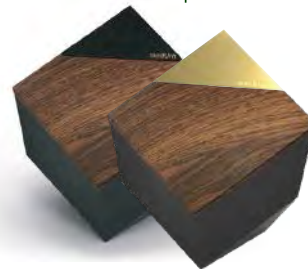

PREMIUM Wood Print: AUMUMP5
LUX TOP: AUMUMPL5

$625