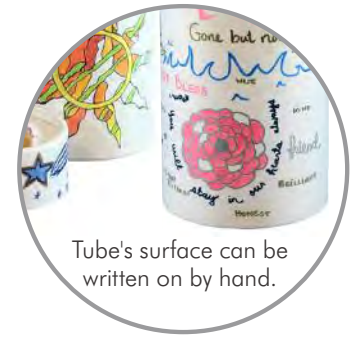

Tube's surface can be written on by hand.

X-Large $140 Large $130 Medium $110