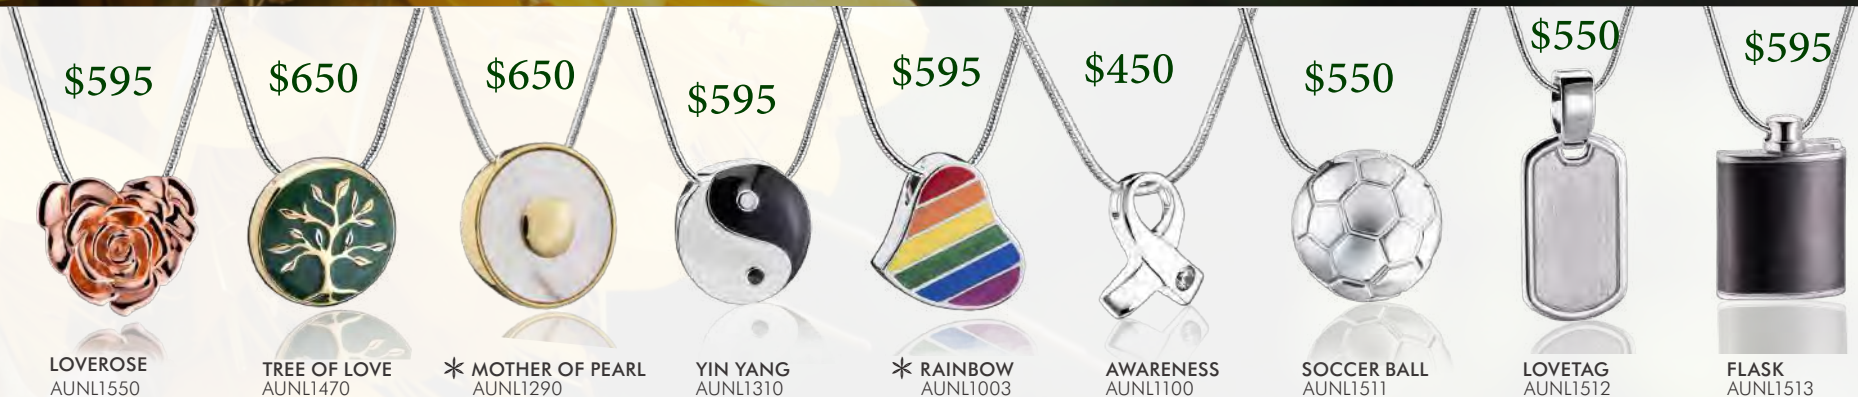

BLESSING BIRDS  
AUNL1270

AUNL1271

 **LoveUrns**  
*Treasure*

\$175

\* Matching earrings available.  
(NB: earrings will not hold cremains)

\$595

\$650

\$650

\$595

\$595

\$450

\$550

\$550

\$595

LOVEROSE  
AUNL1550

TREE OF LOVE  
AUNL1470