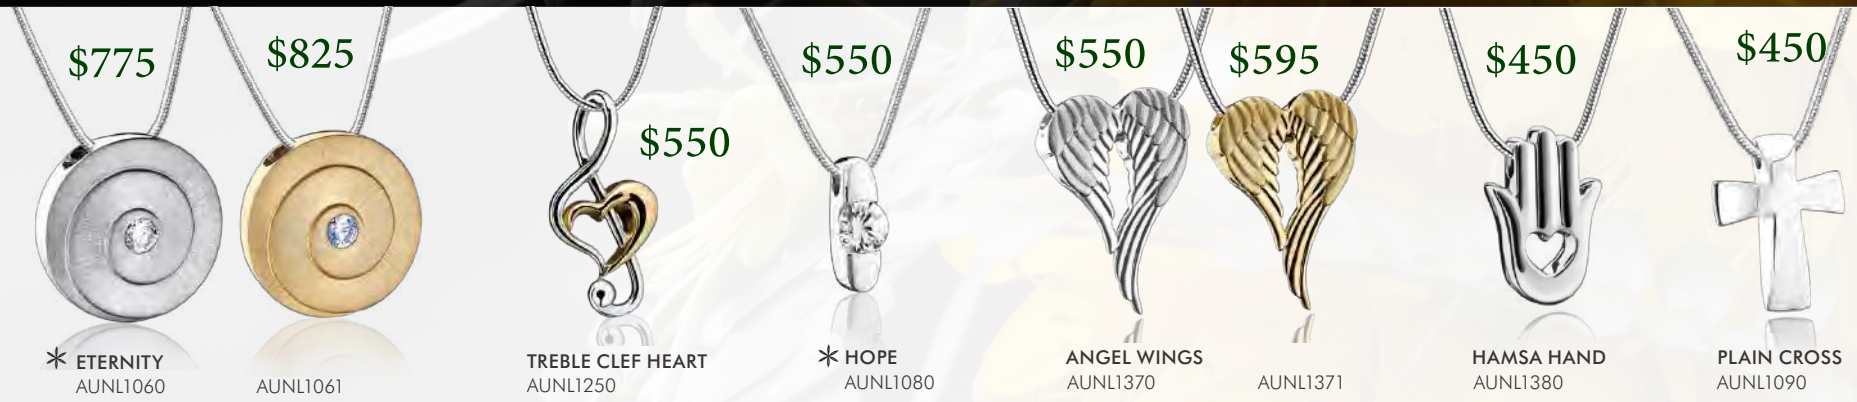

SOUL BIRD  
AUNL1280

\$550

FEATHER  
AUNL1220

\$650

\* BUTTERFLY  
AUNL1160

\$550

DRAGONFLY  
AUNL1390

\$595

SEA SHELL  
AUNL1480

\$650

AUNL1481

LoveUrns® Treasure™ line of cremation jewellery is a perfect extension of our beautiful collection of LoveUrns® cremation urns.

925 Sterling Silver / 18ct Vermeil Gold / Crystal Rhodium Plated / Ruthenium Plated (Not shown actual size.)

Each pendant comes with 46cm (extendable to 51cm) 925 sterling silver chain.

Also included is a high quality Treasure Box™ for protection and a polishing cloth with care instructions.

With proper care, a Treasure™ Jewellery piece will last a lifetime and beyond as an heirloom for future generations.

\$775

\* ETERNITY  
AUNL1060

\$825

AUNL1061

\$550

TREBLE CLEF HEART  
AUNL1250

\$550

\* HOPE  
AUNL1080